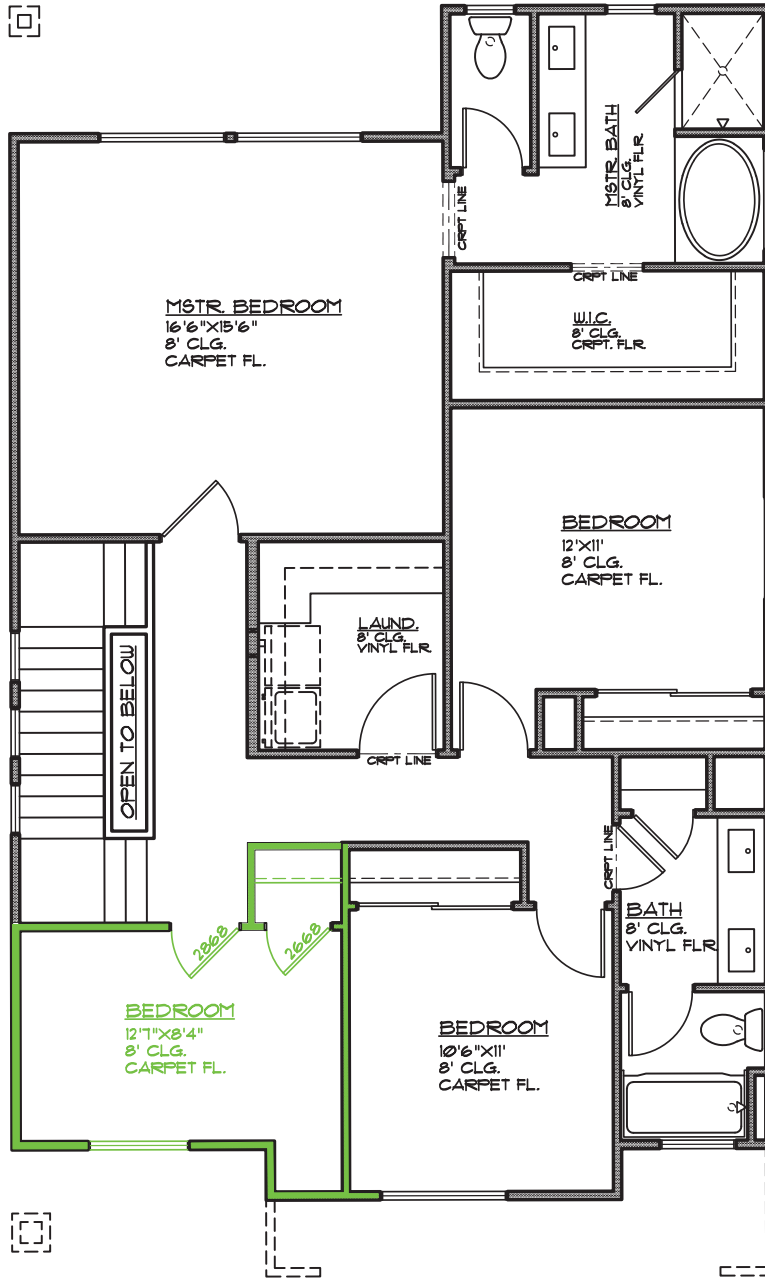

Plan 2141 OPTIONS

 WHITE TRAILS

6068 S. White Trails Dr.
St. George, UT 84790

UPPER FLOOR PLAN

 Bedroom Option

Floor plan may vary depending on elevation and location